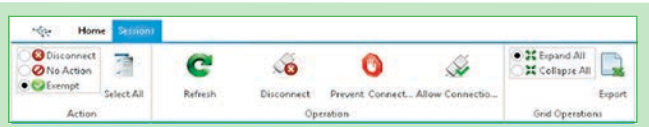

### FEATURES

Display active user and application connection durations

Disconnect active sessions (globally or by user)

Prevent new user connections

Identify and clear locked records

Available as a "view only" application

Dynamic grid display of user connections

**REDUCE DATA INTEGRITY ISSUES BY MANAGING USER ACCESS WITH EASE**