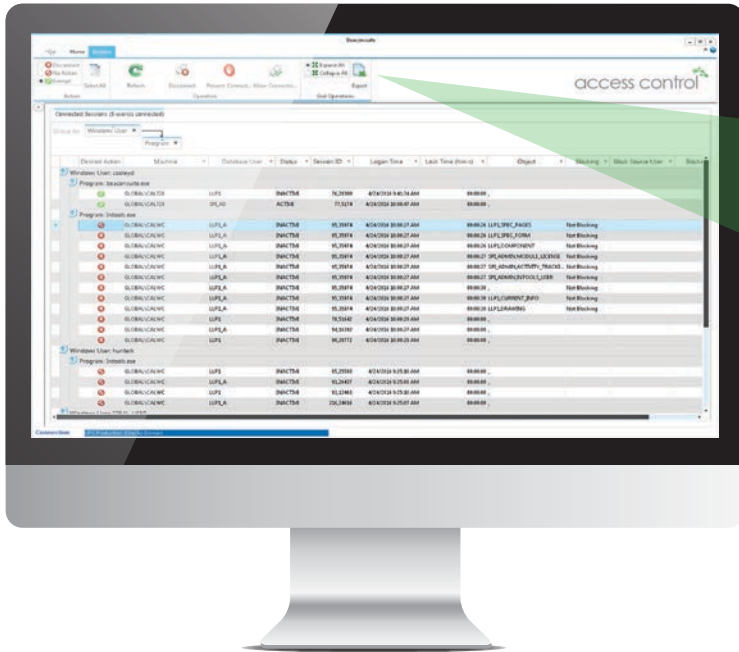

### FEATURES

Display active user and application connection durations

Disconnect active sessions (globally or by user)

Prevent new user connections

Identify and clear locked records

Available as a "view only" application

Dynamic grid display of user connections

**REDUCE DATA INTEGRITY ISSUES BY MANAGING USER ACCESS WITH EASE**